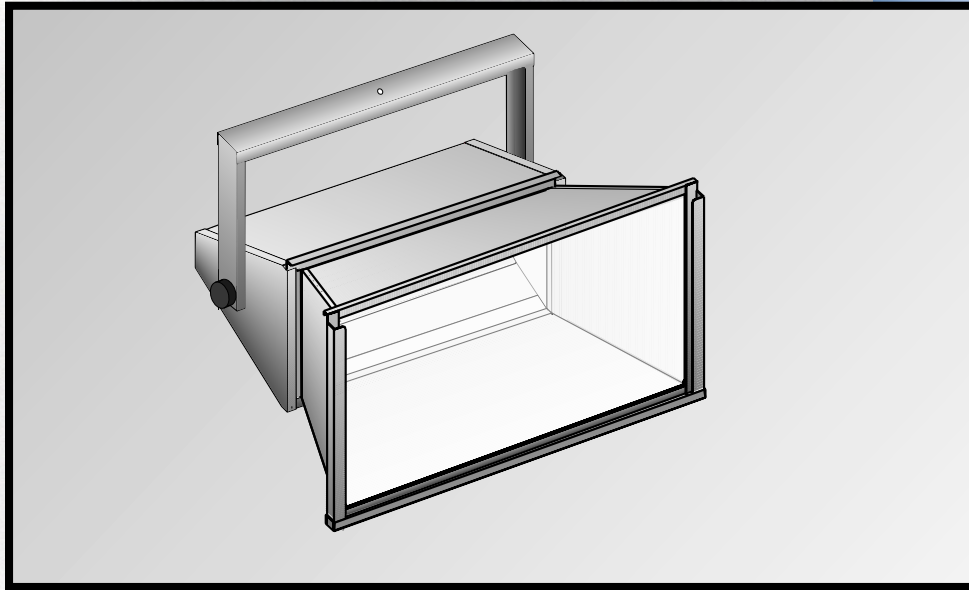

MVP STUDIO SERIES

VIDEO AND FILM STUDIO ENHANCER ILLUMINATORS

SNOOT AND ILLUMINATOR SHOWN 12" SNOOT ON 1-SL-2FT55/830-M1747-SS-120

FEATURES Maximum Video Performance is attained through leading edge optics, materials and electronics. The 12 inch extended snoot includes an optical reflector to improve light control and provide desired zonal distribution. The 1-SL-2 Illuminator when fitted with the 12 inch Snoot doubles center of target illuminance. Reflector material is highly specular with a 99% Color Rendering due to uniform spectral response. The 1-SL-2 is very efficient, consuming only 100 watts. When fitted with The 12 inch snoot, luminance is 9,600 candlepower and center of target footcandles reach 65 at 12 feet. The 1-SL, with the 12 inch snoot is a fluorescent, studio light with "PUNCH". The MVP Studio Series blends well with HMI's, Quartz and other conventional light sources. The Series also includes Normal (general) and Wide light distribution designs. The MVP Studio Series is specifically designed to provide uniform, cool, high intensity, flicker free, high quality lighting.

SPECIFICATIONS Reflector exhibits 95% specular reflectance. Spectral response is flat over the visible spectrum. Housing is light weight, coated aluminum. Exterior finish is matte black. Snoot is U/L listed. See reverse side for performance and dimensional data.

- **Fluorescent Key Light**
- **Snoot Collimates And Concentrates Light**
- **20 Degree Cutoff**
- **Accents And Highlights Target**
- **700 Lux @ 12 Feet**
- **Light Weight**
- **Slides Into Gel Slot Of Illuminator**
- **Gel Slot Provided At Snoot Aperture**