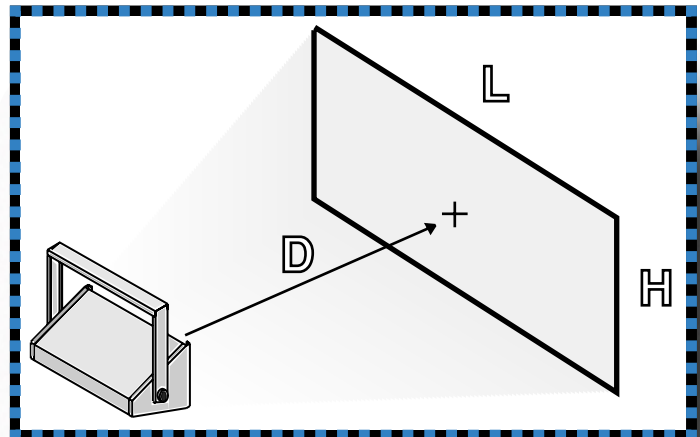

FEET

DISTANCE (D) 6 9 12 15

LENGTH (L) 6.9 10.4 13.9 17.3

HEIGHT (H) 5.6 8.4 11.2 14.0

FOOTCANDLES AT CENTER

2 LAMPS 250 116 65 41

TARGET AREA
AVERAGE
% OF PEAK 2 LAMPS
37%

GONIO-PHOTOMETRY IN ACCORDANCE WITH IESNA LM-41