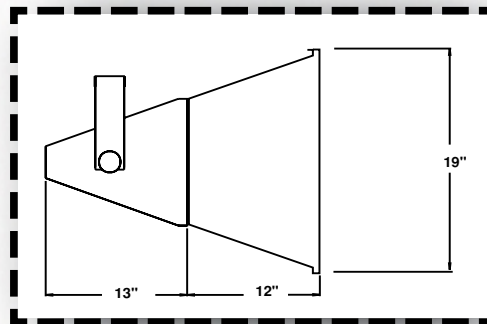

MVP STUDIO SERIES

VIDEO AND FILM STUDIO ENHANCER ILLUMINATORS

SNOOT AND ILLUMINATOR SHOWN 12" SNOOT ON 1-SL-2FT55/830-M1747-SS-120

FEATURES Maximum Video Performance is attained through leading edge optics, materials and electronics. The 12 inch extended snoot includes an optical reflector to improve light control and provide desired zonal distribution. The 1-SL-2 Illuminator when fitted with the 12 inch Snoot doubles center of target illuminance. Reflector material is highly specular with a 99% Color Rendering due to uniform spectral response. The 1-SL-2 is very efficient, consuming only 100 watts. When fitted with The 12 inch snoot, luminance is 9,600 candlepower and center of target footcandles reach 65 at 12 feet. The 1-SL, with the 12 inch snoot is a fluorescent, studio light with "PUNCH". The MVP Studio Series blends well with HMI's, Quartz and other conventional light sources. The Series also includes Normal (general) and Wide light distribution designs. The MVP Studio Series is specifically designed to provide uniform, cool, high intensity, flicker free, high quality lighting.

SPECIFICATIONS Reflector exhibits 95% specular reflectance. Spectral response is flat over the visible spectrum. Housing is light weight, coated aluminum. Exterior finish is matte black. Snoot is U/L listed. See reverse side for performance and dimensional data.

- **Fluorescent Key Light**
- **Snoot Collimates And Concentrates Light**
- **20 Degree Cutoff**
- **Accents And Highlights Target**
- **700 Lux @ 12 Feet**
- **Light Weight**
- **Slides Into Gel Slot Of Illuminator**
- **Gel Slot Provided At Snoot Aperture**