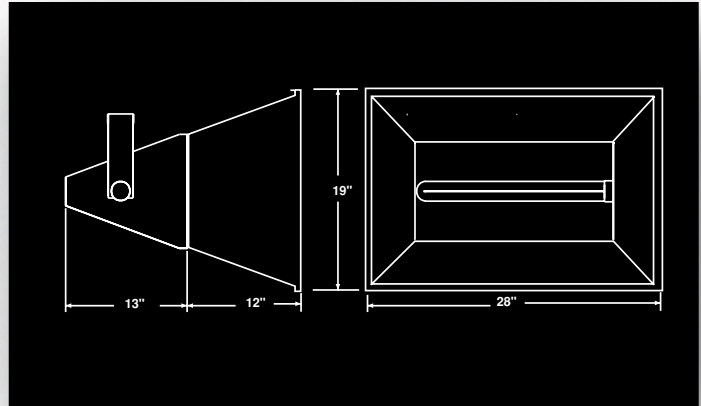

SPECIFICATIONS Reflector exhibits 95% specular reflectance. Spectral response is flat over the visible spectrum. Housing is light weight, coated aluminum. Exterior finish is matte black. Snoot is U/L listed. See reverse side for performance and dimensional data.

- **Fluorescent Key Light**
- **Snoot Collimates And Concentrates Light**
- **20 Degree Cutoff**
- **Accents And Highlights Target**
- **700 Lux @ 12 Feet**
- **Light Weight**
- **Slides Into Gel Slot Of Illuminator**
- **Gel Slot Provided At Snoot Aperture**

A Division of Solar Kinetics, Inc
10635 King William Drive Dallas, Texas 75220
Tel 1-800-949-7654 Fax 972-869-4158

MVP STUDIO SERIES

STUDIO ACCENT ILLUMINATOR EXTENDER SNOOT

12" SNOOT FOR 1-SL

WEIGHT	4 LBS.
LUX @ 12 FEET	700
FOOTCANDLES @ 12 FEET	65
PEAK CANDLEPOWER	9,657
HOUSING	ALUMINUM
EXTERIOR FINISH	MATTE BLACK
INTERIOR FINISH	95% SPECULAR
MOUNTING	IN 1-SL GEL SLOT
APERTURE GEL SLOT	YES
LIGHT CUT-OFF (ACROSS)	20 °
LIGHT CUT-OFF (ALONG)	45 °

FEET

DISTANCE (D) 6 9 12 15

LENGTH (L) 6.9 10.4 13.9 17.3

HEIGHT (H) 5.6 8.4 11.2 14.0

FOOTCANDLES AT CENTER

2 LAMPS 250 116 65 41

TARGET AREA
AVERAGE
% OF PEAK 2 LAMPS
37%

GONIO-PHOTOMETRY IN ACCORDANCE WITH IESNA LM-41